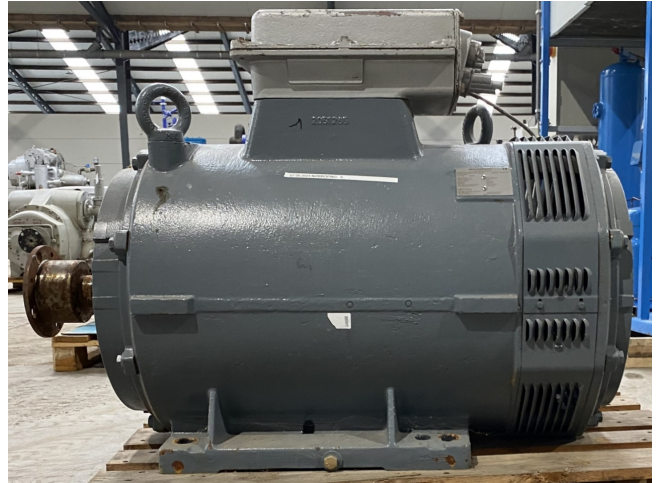

Schorch KN7317L-AX01B-411

Specifications

Brand	Schorch
Type	KN7317L-AX01B-411
kW	250
RPM	2975
Size & Weight	1320x750x900 mm (LxWxH) & 940 kg
50 Hz / 60 Hz	50 / 60 Hz
Stock	1

Description

Used Schorch KN7317L-AX01B-411

Used Schorch KN7317L-AX01B-411 electric motor with the following specifications: 50/60 Hz - 250/290 kW - 2975/3575 RPM.